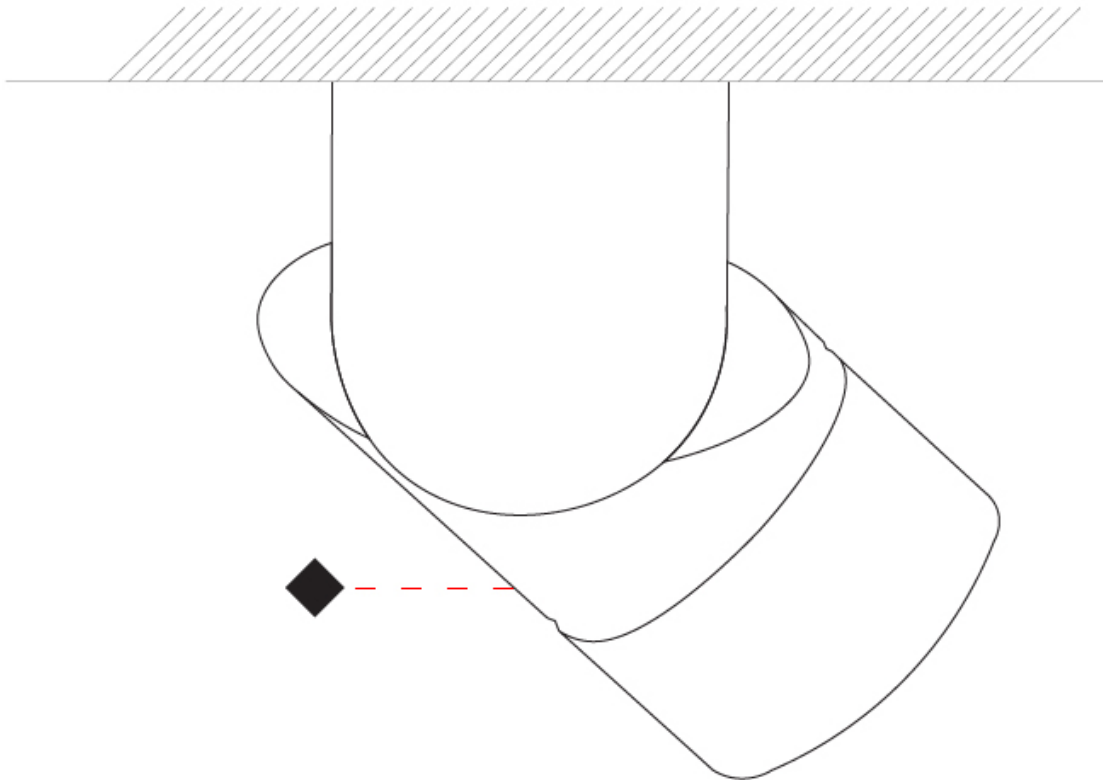

PROJECT

TYPE

SPECIFIER

QUANTITY

DATE

Disclaimer

white lamp head with white base and side, black lamp head with black base and side, black lamp head with silver base and black side