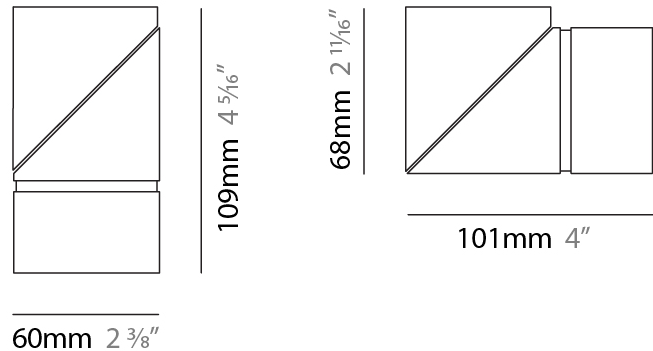

PROJECT	
TYPE	
SPECIFIER	
QUANTITY	
DATE	

BOB RECESSED

A7200006-

base number	Color Temperature	Finish Options	Lens Options

1. To build a product code in our configurator select the specify button on the base model # product page
2. To build a manual product code on this datasheet choose from the options listed below in blue font and add the suffix to the base model #

GENERAL

Series: Bob
Brand: Letroh
Division: Architectural
Mounting Type: Recessed
Mounting Location: Ceiling
Subcategory: Semi-Flush

PHYSICAL

Shape: Cylinder
Diameter (mm): 60
Diameter (in): 2 3/8
Length (mm): 109
Length (in): 4 5/16
Light Distribution: Adjustable / Downlight
Weight (kg): 0.60
Weight (lbs): 1.32
Fixture Finish: WHI / BLK
Fixture Material: Aluminum
Cut-out Measurements: 35mm/1 3/8"

ELECTRICAL

Lamp Type: LED
Input Wattage (W): 13.5
Total Output Wattage (W): 12.1
Dimming: Tri-Mode (Non-Dimming and Phase Dimming (120Vac only) and 0-10V Dimming)
Driver Included: Yes
Driver Location: Remote
Driver Type: Constant Current - Universal
Driver Class: Class 2
Input Voltage (V): 120 - 277
Constant Current (MA): 350

LED

Color Temperature (°K): 2700 / 3000
Max. Delivered Lumen (lm): 1100 / 1500
CRI: >90 CRI
Lamp Life (hrs): 50000

OPTICAL

Optic°: 30 / 40 / 60 / OV / RT / WW
Adjustability: Rotational 360°; Tilt 90°

RATINGS AND CERTIFICATIONS

Certified By: Certified for North American Standards
IP rating: IP20