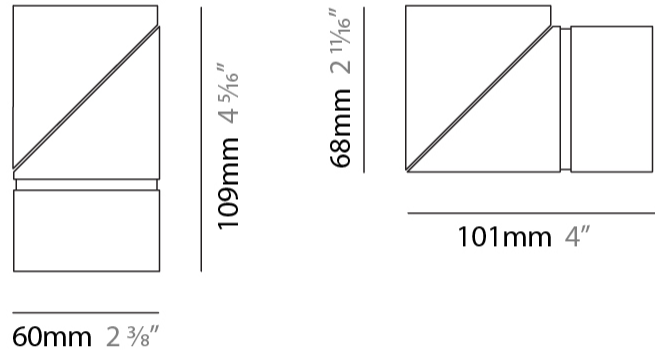

BOB RECESSED

A7200003-

base number   Color   Finish   Lens
Temperature   Options   Options

1. To build a product code in our configurator select the specify button on the base model # product page
2. To build a manual product code on this datasheet choose from the options listed below in blue font and add the suffix to the base model #

GENERAL

Series: Bob
Brand: Letroh
Division: Architectural
Mounting Type: Recessed
Mounting Location: Ceiling
Subcategory: Semi-Flush

PHYSICAL

Shape: Cylinder
Diameter (mm): 60
Diameter (in): 2 ³/₈
Length (mm): 109
Length (in): 4 ⁵/₁₆
Light Distribution: Adjustable / Downlight
Weight (kg): 0.60
Weight (lbs): 1.32
Fixture Finish: WHI / BLK
Fixture Material: Aluminum
Cut-out Measurements: 35mm/1 3/8"

ELECTRICAL

Lamp Type: LED
Input Wattage (W): 20
Total Output Wattage (W): 17
Dimming: Tri-Mode (Non-Dimming and Phase Dimming (120Vac only) and 0-10V Dimming)
Driver Included: Yes
Driver Location: Remote
Driver Type: Constant Current - Universal
Driver Class: Class 2
Input Voltage (V): 120 - 277
Constant Current (MA): 500
Constant Voltage (V): 33.9

LED

Color Temperature (°K): 2700 / 3000
Max. Delivered Lumen (lm): 1100 / 1500
CRI: >90 CRI
Lamp Life (hrs): 50000

OPTICAL

Optic°: 30 / 40 / 60 / OV / RT / WW
Adjustability: Rotational 360°; Tilt 90°

RATINGS AND CERTIFICATIONS

Certified By: Certified for North American Standards
IP rating: IP20